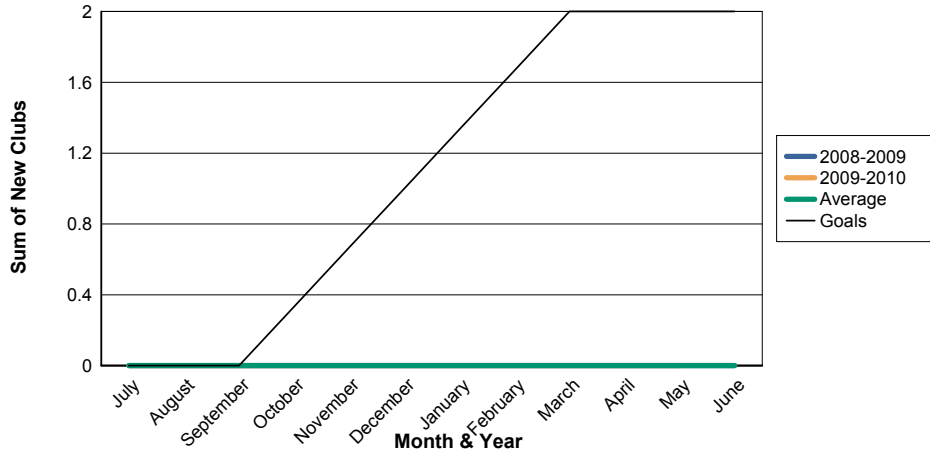

3 Year Comparisons for GMT Constitutional Area 1

By GMT District

As of May 2010

Sum of New Clubs/ Month & Year

For District 24 A

Sum of Dropped Clubs/ Month & Year

For District 24 A

Sum of Net Clubs/ Month & Year