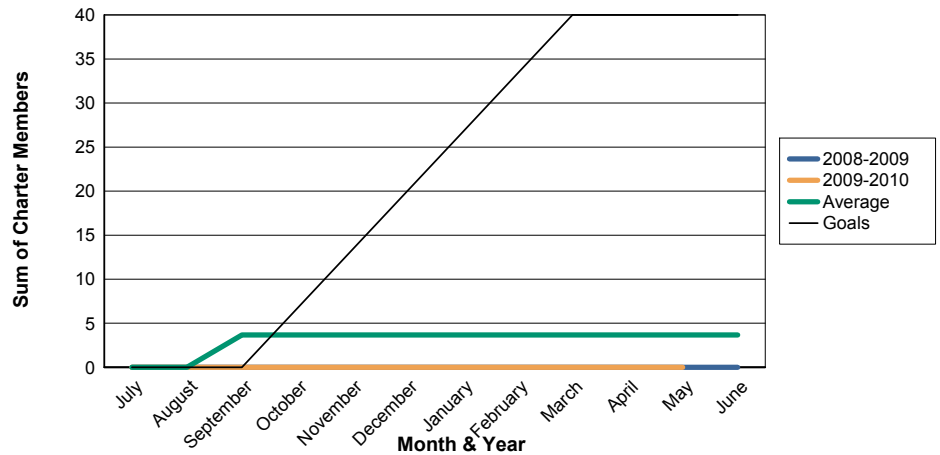

Sum of Charter Members/ Month & Year

For District 24 A