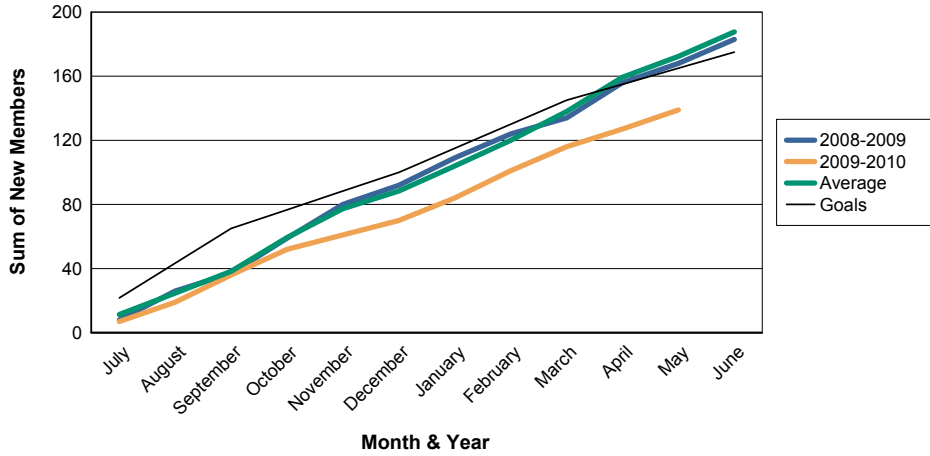

3 Year Comparisons for GMT Constitutional Area 1

By GMT District

As of May 2010

Sum of New Clubs/ Month & Year

For District 24 A

Sum of Dropped Clubs/ Month & Year

For District 24 A

Sum of Net Clubs/ Month & Year

For District 24 A

Sum of Charter Members/ Month & Year

For District 24 A

3 Year Comparisons for GMT Constitutional Area 1

By GMT District

As of May 2010

Sum of New Members/ Month & Year

For District 24 A

Sum of Dropped Members/ Month & Year

For District 24 A

Sum of Net Members/ Month & Year

For District 24 A