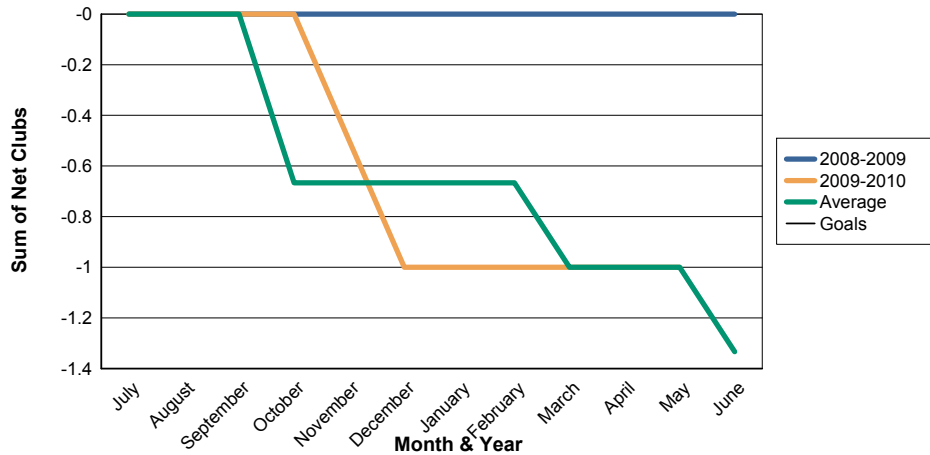

Sum of Net Clubs/ Month & Year

For District 24 A