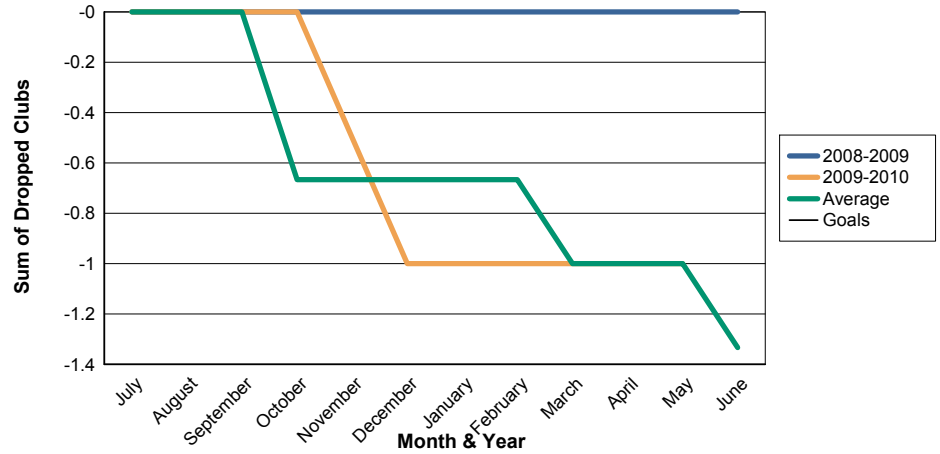

3 Year Comparisons for GMT Constitutional Area 1

By GMT District

As of May 2010

Sum of New Clubs/ Month & Year

For District 24 A

Sum of Dropped Clubs/ Month & Year

For District 24 A

Sum of Net Clubs/ Month & Year