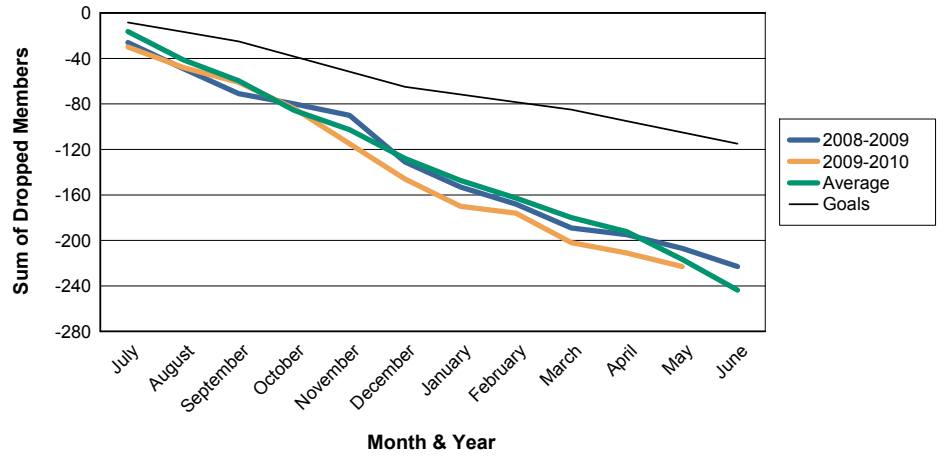

3 Year Comparisons for GMT Constitutional Area 1

By GMT District

As of May 2010

Sum of New Clubs/ Month & Year

For District 24 A

Sum of Dropped Clubs/ Month & Year

For District 24 A

Sum of Net Clubs/ Month & Year

For District 24 A

Sum of Charter Members/ Month & Year

For District 24 A

3 Year Comparisons for GMT Constitutional Area 1

By GMT District

As of May 2010

Sum of New Members/ Month & Year

For District 24 A

Sum of Dropped Members/ Month & Year

For District 24 A

Sum of Net Members/ Month & Year

For District 24 A